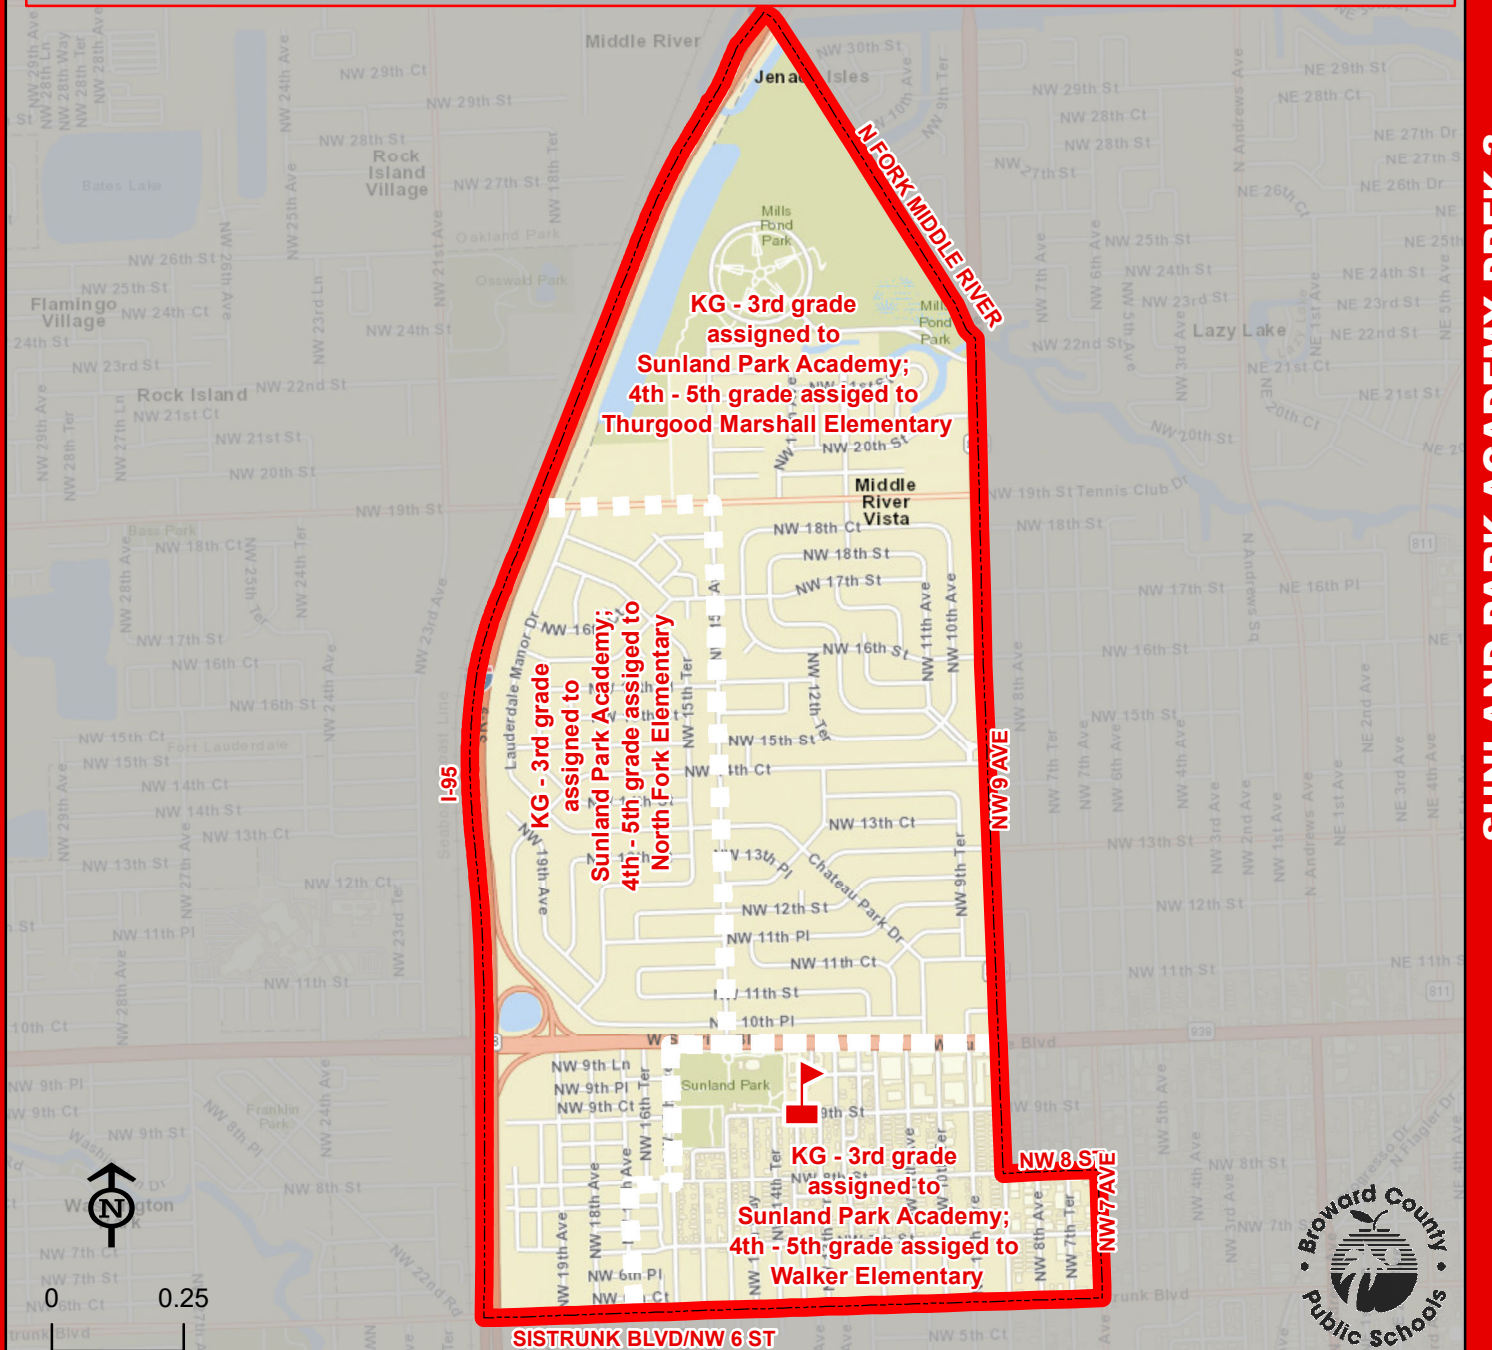

# SUNLAND PARK ACADEMY PREK-3

919 NW 13 AVENUE  
FORT LAUDERDALE, FLORIDA 33311  
754-322-8550

Kindergarten through third grade students residing within the Sunland Park Academy attendance area attend Sunland Park Academy. Fourth and fifth grade students residing within the Sunland Park Academy attendance area attend North Fork Elementary School, Thurgood Marshall Elementary School, or Walker Elementary School, depending on address.

SUNLAND PARK ACADEMY PREK-3

Service Layer Credits: Sources: Esri, HERE, Garmin, USGS, Intermap, INCREMENT P, NRCan, Esri Japan, METI, Esri China (Hong Kong), Esri Korea, Esri (Thailand), NGCC, © OpenStreetMap contributors, and the GIS User Community

THIS MAP IS FOR CONCEPTUAL PURPOSES ONLY AND SHOULD NOT BE USED FOR LEGAL BOUNDARY DETERMINATIONS